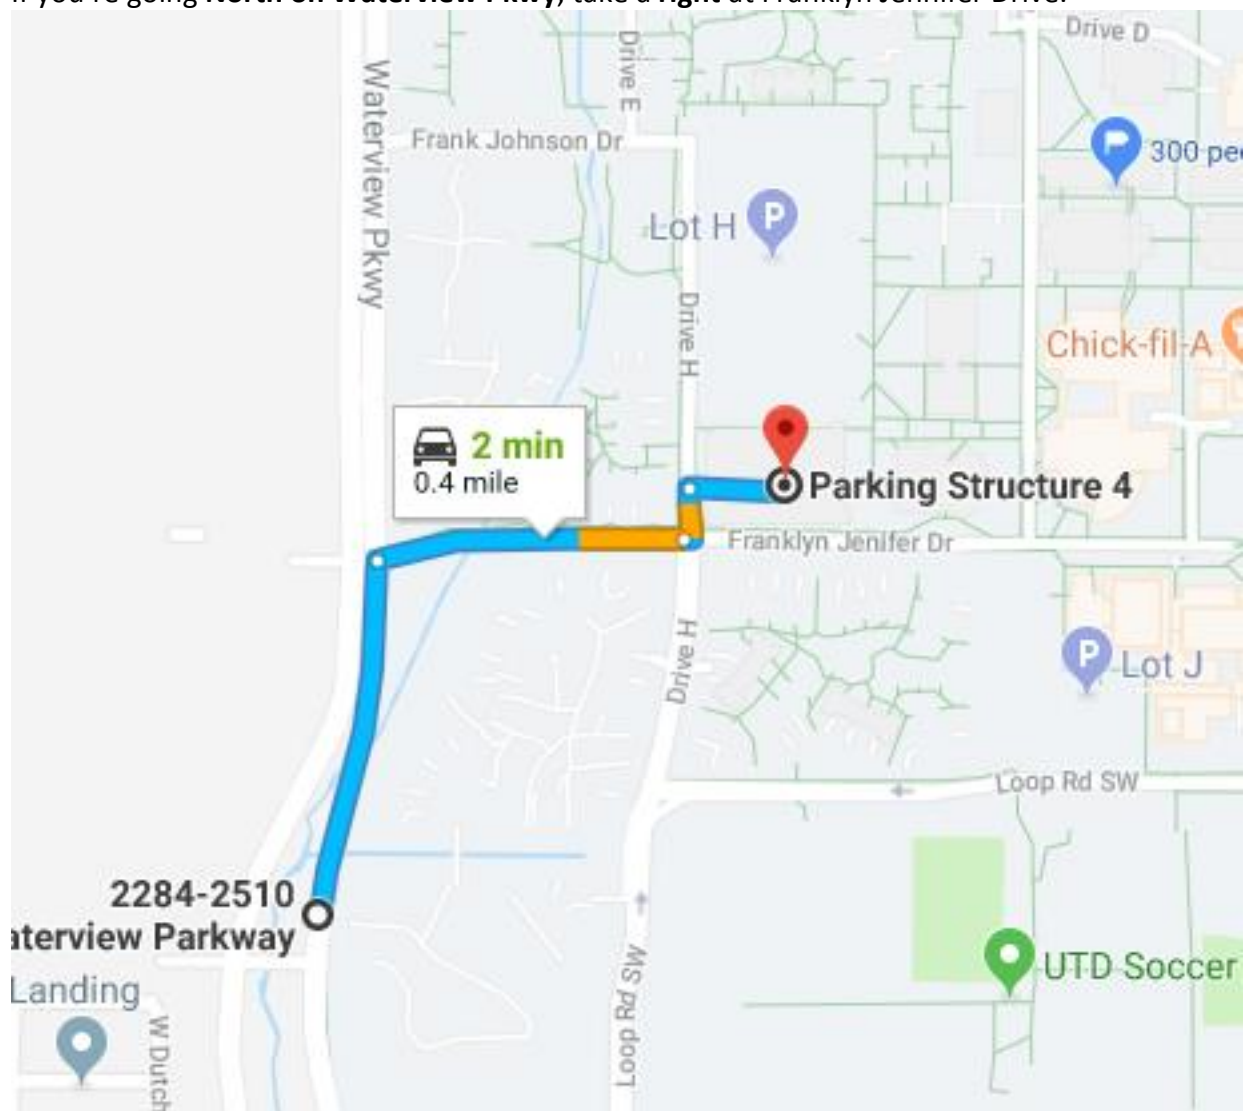

## Directions for Parking and Getting to the Venue

Park here:

[Parking Structure 4, Richardson, TX 75080](#)

Then walk to [HH Hall](#) (GPS coordinates are (32.9867731,-96.7513290) )

[Click here for directions.](#)

For more detailed instructions, please see pictures and directions below:

If you're going **North on Waterview Pkwy**, take a **right** at Franklyn Jennifer Drive.

Here's a picture of **Franklyn Jenifer Dr.** The building you see is **Parking Structure 4 (PS4).**

Next, you will take the first left on Drive H and an immediate right into Parking Structure 4. The structure looks like this:

After parking, you will walk North for about 20 steps and you will see HH Hall (Hoblitzelle Hall or Karl Hoblitzelle Hall) on the right side. Coordinates of the Auditorium are (32.9867731,-96.7513290).

**Note:** On the left side, the building says Andrew R Cecil Auditorium, so please do not get confused. HH Hall is in the same building, but on the right side (see picture below).

**Karl Hoblitzelle Hall** looks like this: