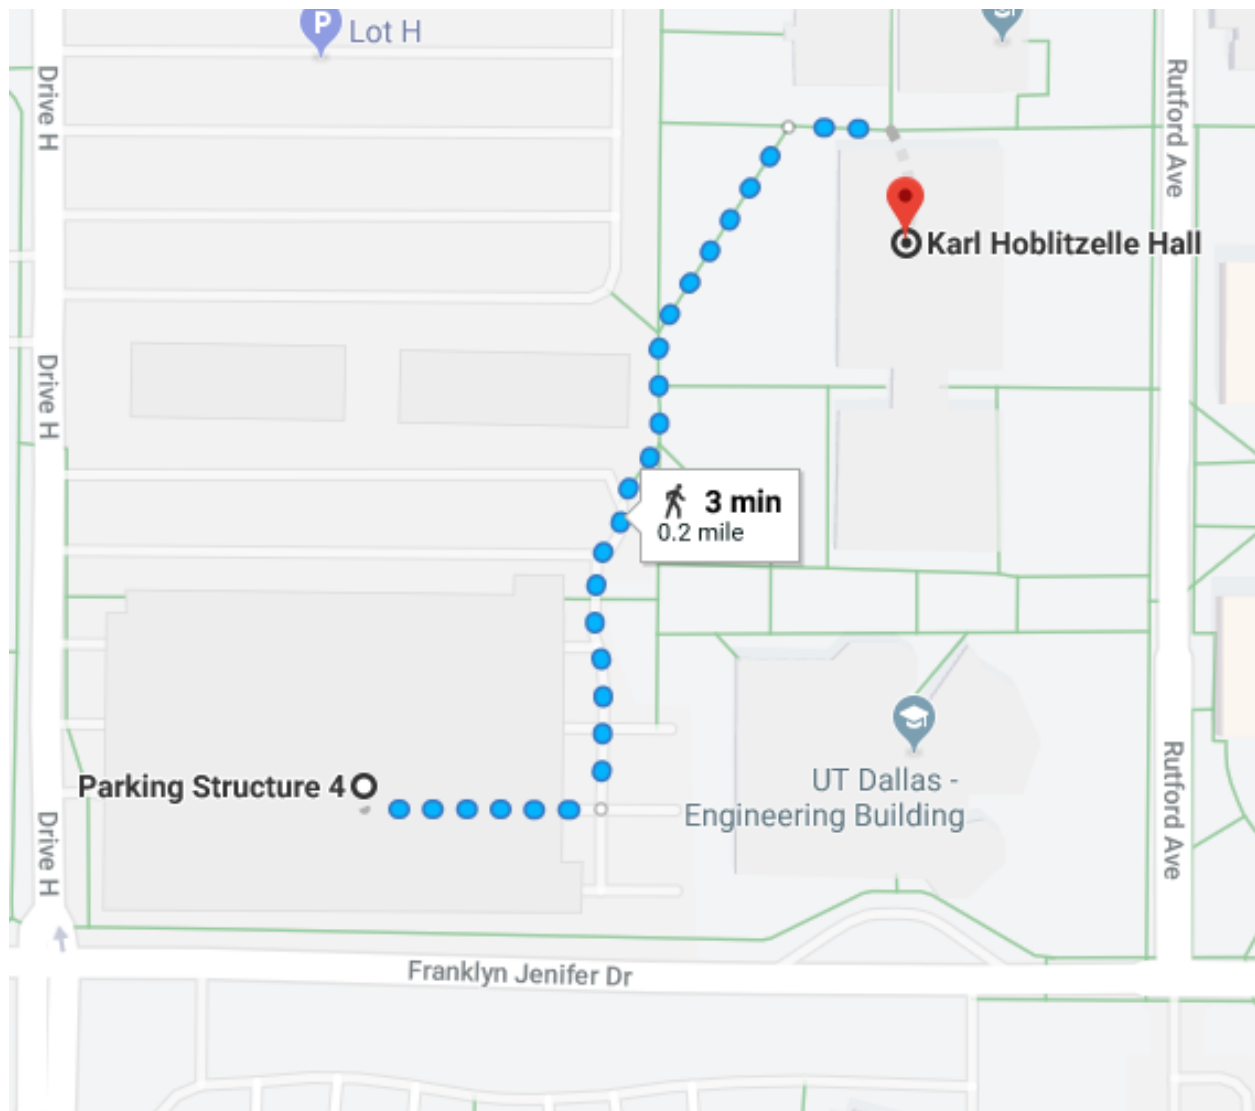

## Directions for Parking and Getting to the Venue

Park here:

[Parking Structure 4, Richardson, TX 75080](#)

Then walk to [HH Hall](#) (GPS coordinates are (32.9867731,-96.7513290) )

[Click here for directions.](#)

For more detailed instructions, please see pictures and directions below:

If you're going **North on Waterview Pkwy**, take a **right** at Franklyn Jennifer Drive.

Here's a picture of **Franklyn Jenifer Dr.** The building you see is **Parking Structure 4 (PS4).**

Next, you will take the first left on Drive H and an immediate right into Parking Structure 4. The structure looks like this:

After parking, you will walk North for about 20 steps and you will see HH Hall (Hoblitzelle Hall or Karl Hoblitzelle Hall) on the right side. Coordinates of the Auditorium are (32.9867731,-96.7513290).

**Note:** On the left side, the building says Andrew R Cecil Auditorium, so please do not get confused. HH Hall is in the same building, but on the right side (see picture below).

**Karl Hoblitzelle Hall** looks like this: